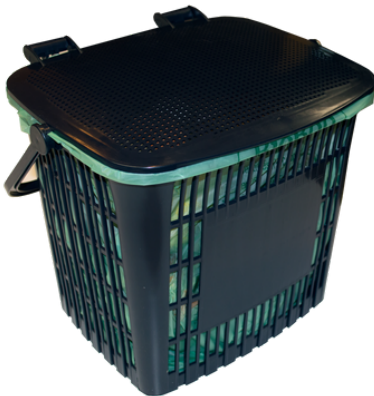

Shopping Bag
500/case
\$96.92

"Compostable" Stickers
250/case
\$29.93

WASTE STATIONS & LINERS

3 Stream Waste Station
\$493.50

3 Stream Waste Station
\$179.99

Open Top 55-Gallon Bin
\$304.49

17-Gallon Steel Bin
\$359.99

3-Gallon Countertop Bin
\$11.78

Compostable Bin Liners
\$90-\$126 per case

WASTE STATIONS & LINERS

WEDDINGS & EVENTS

WEDDINGS & EVENTS

2.5 in Appetizer Plate
200/case
\$37.49

Taster Spoon
200/case
\$37.49

1 oz. Appetizer Bowl
200/case
\$37.49

Bamboo Skewer
2000/case
\$67.11

Tasting Pick
1000/case
\$9.74

Mini Fork
200/case
\$45.74

Wooden Fork
1000/case
\$56.99

8 in Square Plate
100/case
\$21.74

9 in Square Plate
25/case
\$35.99

WEDDINGS & EVENTS

5 in Square Plate
100/case
\$99.74